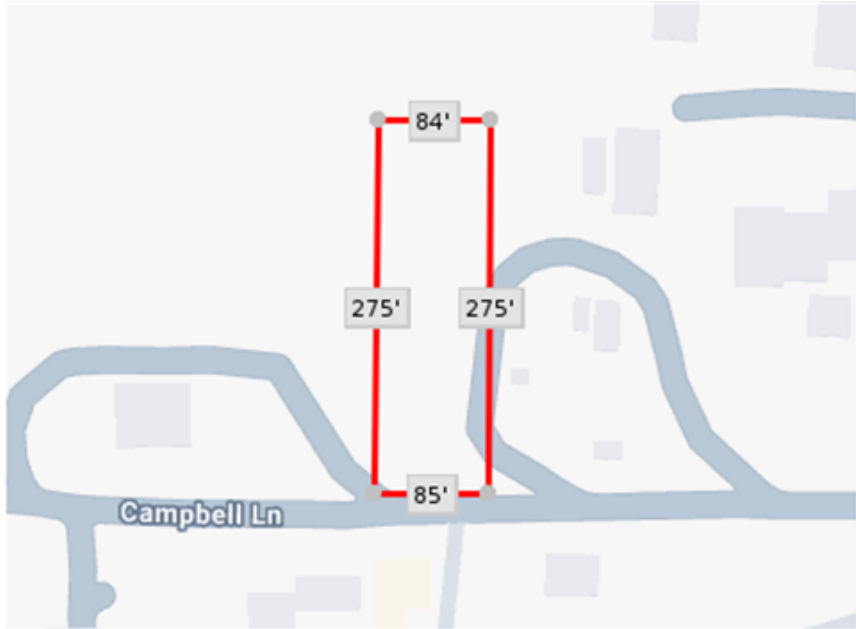

industrial lot

\$ 500

333 Grace Lane, Lakeport, CA 95453

- » Land | Lot: 23,522 ft² (0.54 acres)
- » vacant industrisal lot
- » Street to street
- » More Info: 333GraceLane.is4Lease.com

Greg Evans
 Property Manager
 (707) 350-3212 (Greg)
 (707) 350-0404 (rental office)
gregevens95457@gmail.com
<http://www.southlakerentals.com>

Evans Realty
 9960 Highway 53
 Lower Lake, CA 95457
 (707) 350-0404

Call Greg if you are interested in renting this lot in Lakeport CA. Industrial lot might be good to park on, storage.... 707-350-3212
333gracelane.is4lease.com